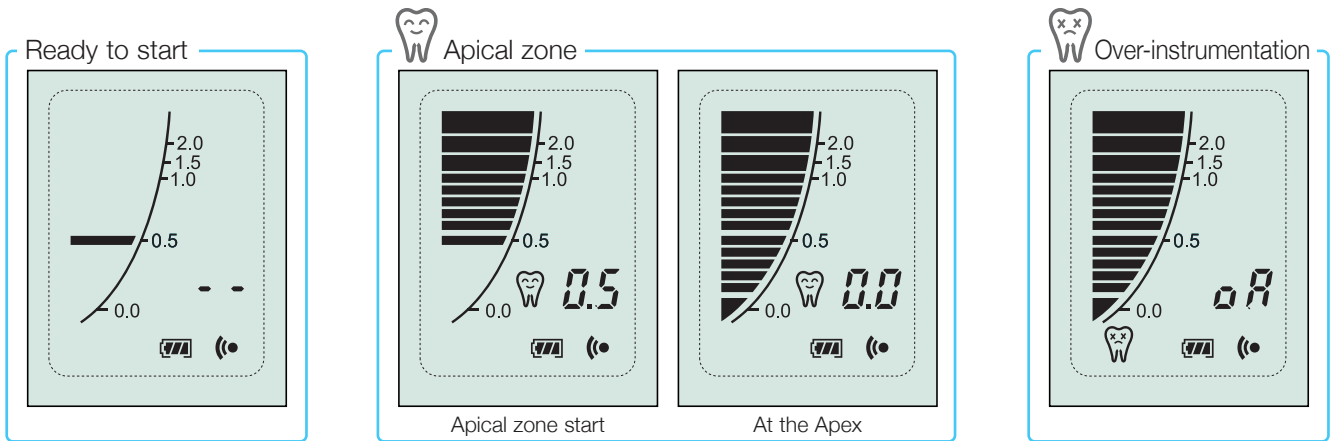

instant accurate measurements

The new NSK Advanced Digital Apex Locator has been developed to accurately measure the length of canals in all conditions, including dry, wet and where blood is present.

- Advanced Digital Apex Locator
- User Friendly Interface
- Large Screen for Easy Monitoring
- Compact and Smart Design
- Audible Warning System

Large Display, Plus Audio Signals for Immediate Monitoring

The large iPex display allows immediate precise monitoring of the apical distance. User friendly graphics, plus audio signals, provides the accurate information required for the optimum file position as the instrument tip approaches the Apex. The audio volume is adjustable.

Accurate Digital Apex Locator

NSK's new digital apex locator insures great accuracy in all canal conditions and eliminates problems apparent in other Apex Locators which use analogue signals. The NSK iPex multi-frequency measuring software technology filters the irrelevant signals that can appear in curved canals or under other extraordinary circumstances. iPex also automatically select the best possible combinations of frequency to meet patient's canal condition.

- **Auto Power Shut-off**
iPex automatically shuts off after 10 minutes inactive.
- **Audible Warning System**
Audible signal informs clinicians about the progress of the file in the canal.
- **No Manual Calibration**
- **AAA Battery Operation**