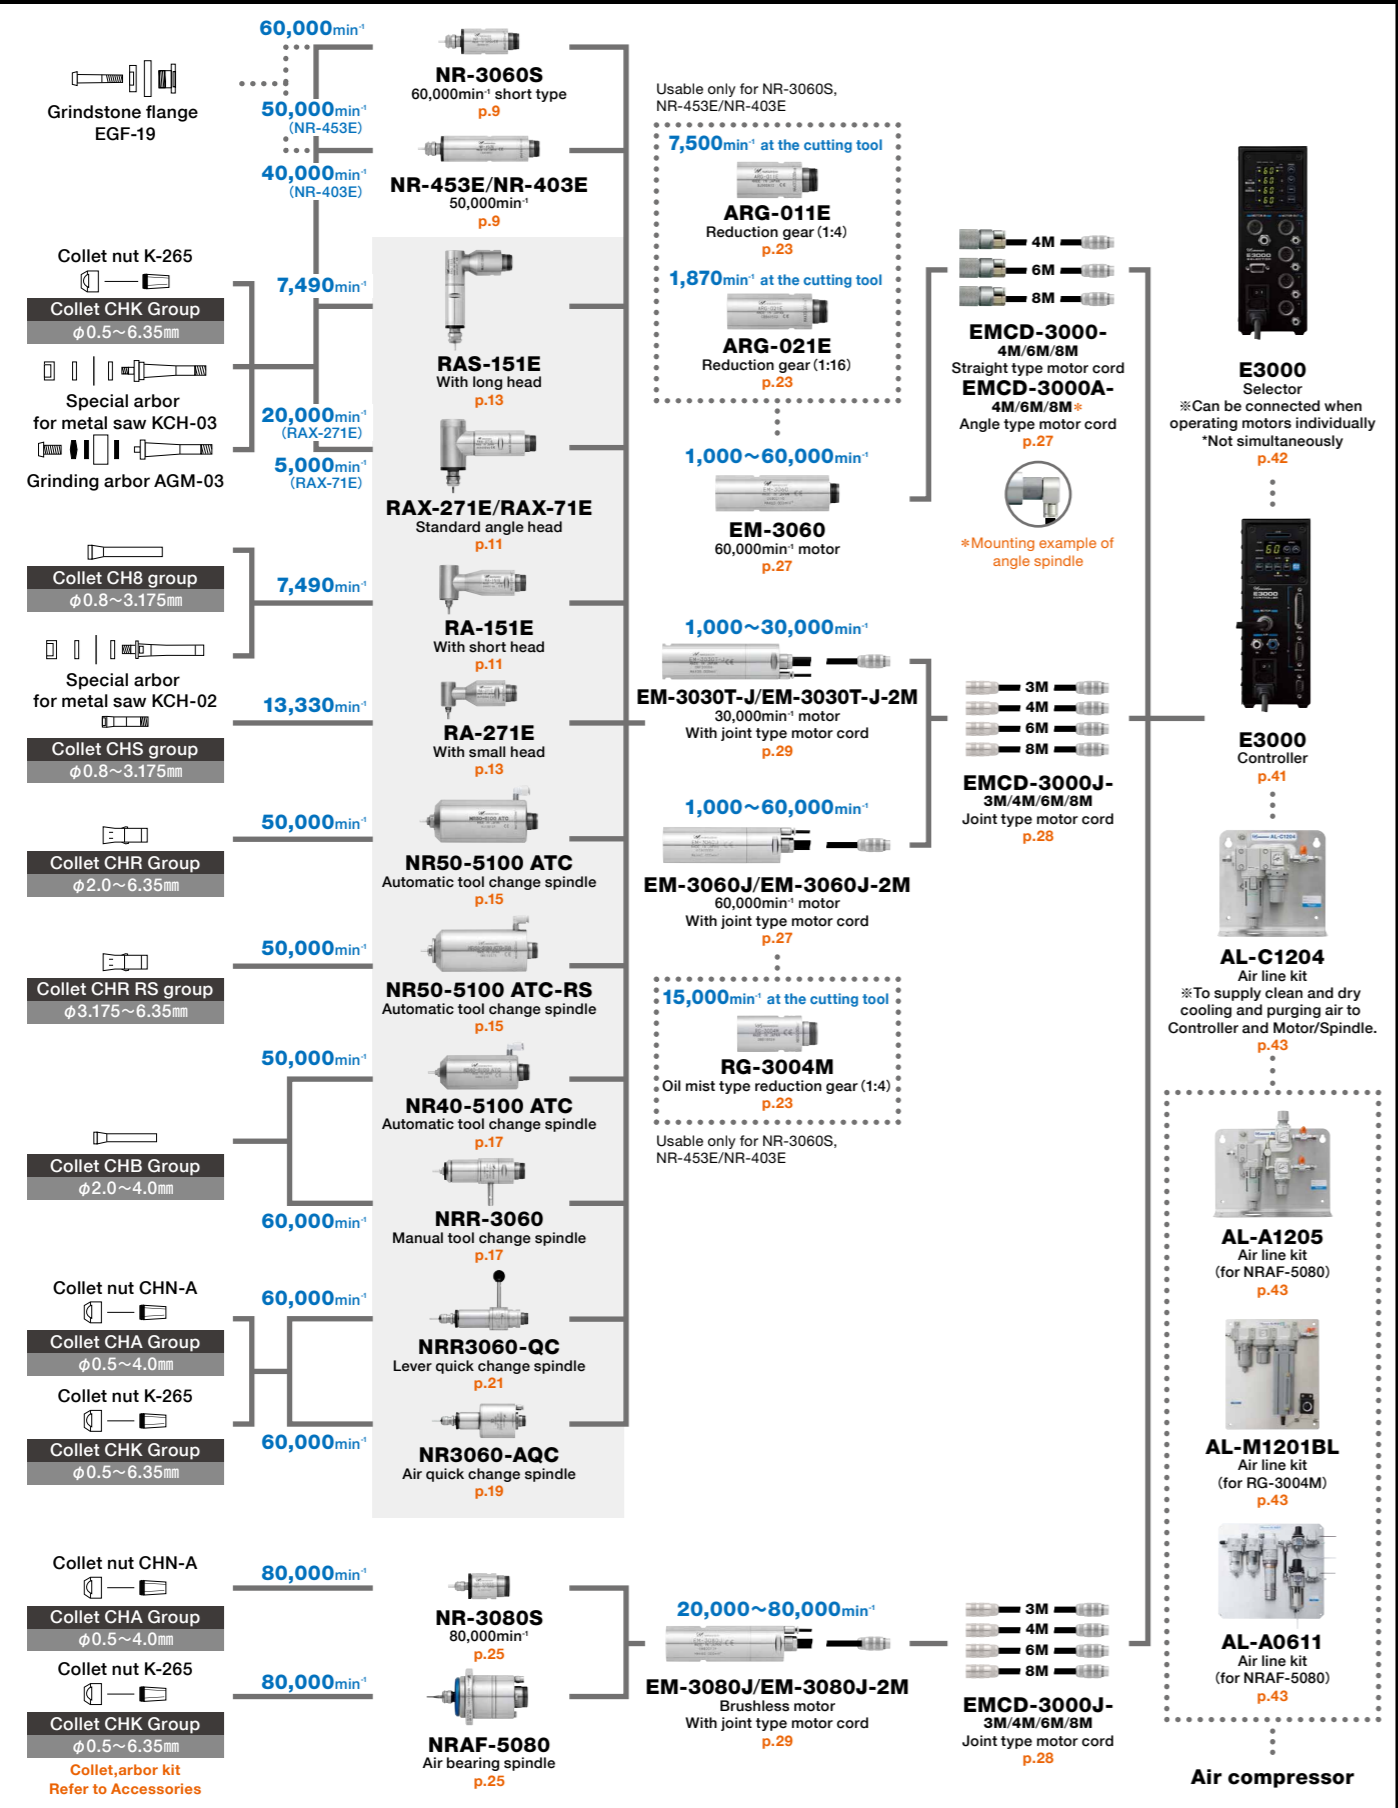

System Chart

E3000 Modular type ø30/ø25/ø20mm

Air compressor

One-piece type ø30/ø25/ø20mm